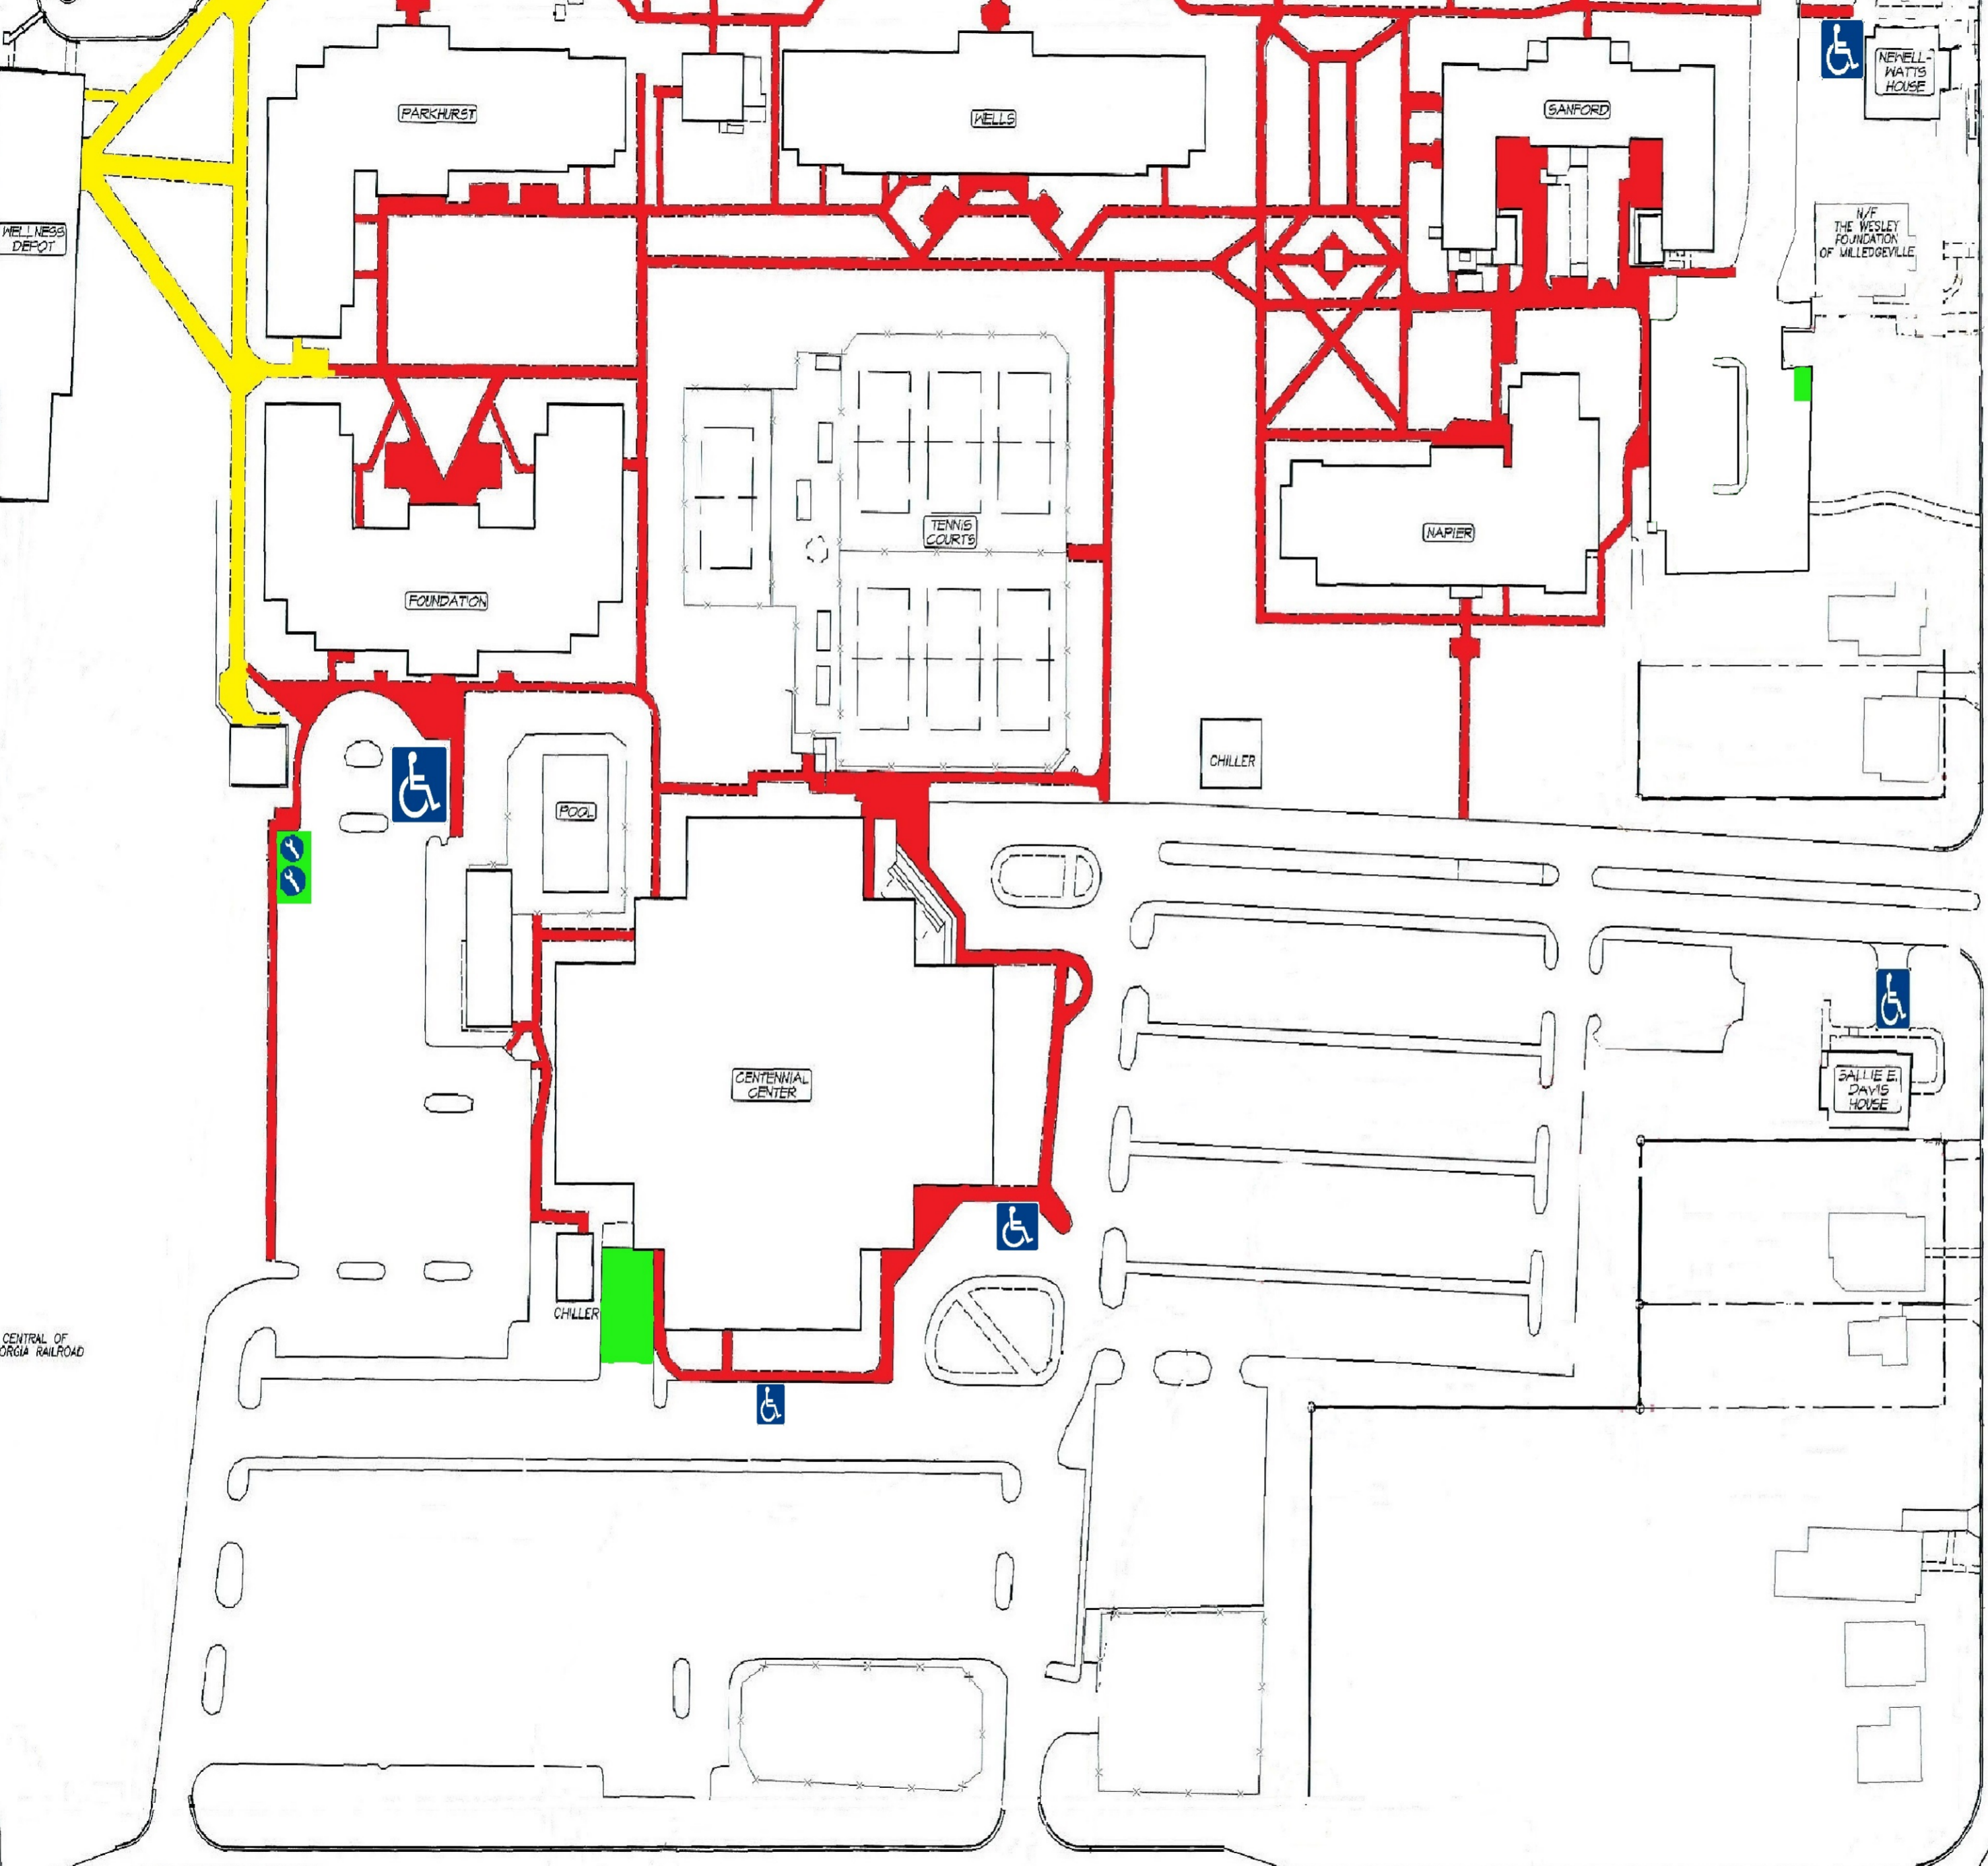

S. TAYLOR STREET

CENTRAL OF GEORGIA RAILROAD

W. GREENE STREET

W. GREENE STREET

S. CLARKE STREET

S. CLARKE STREET

W. FRANKLIN STREET

W. FRANKLIN STREET

CENTRAL OF GEORGIA RAILROAD

Targeted Vehicle Parking

Multi-purpose Paths

Restricted Access

Handicap Parking

Service Vehicle Parking